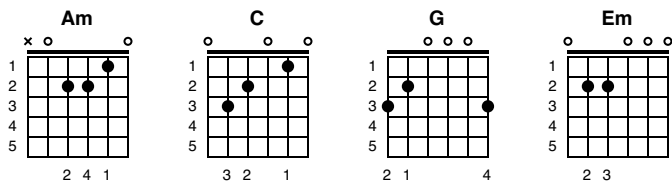

Jolene

BossHoss

Tonart Am

Chorus:

Am C G Am
Jolene, Jolene, Jolene, Jolene
G Em Am
I'm begging of you please don't take my man
Am C G Am
Jolene, Jolene, Jolene, Jolene
G Em Am
Please don't take him just because you can

1. Strophe:

Am C
Your beauty is beyond compare
G Am
With flaming locks of auburn hair
G Em Am
With ivory skin and eyes of emerald green
Am C
Your smile is like a breath of spring
G Am
Your voice is soft like summer rain
G Em Am
And i cannot compete with you, Jolene

2. Strophe:

Am C
He talks about you in his sleep
G Am
There`s nothing i can do to keep
G Em Am
From crying when he calls your name, Jolene
Am C
And i can easily understand
G Am
How you could easily take my man
G Em Am
But you don`t know what he means to me, Jolene

3. Strophe:

Am C
you could have your choice of men
G Am
But i could never love again
G Em Am
He`s the only one for me, Jolene
Am C
I had to have this talk with you
G Am
My happines depends on you
G Em Am
Whatever you decide to do, Jolene